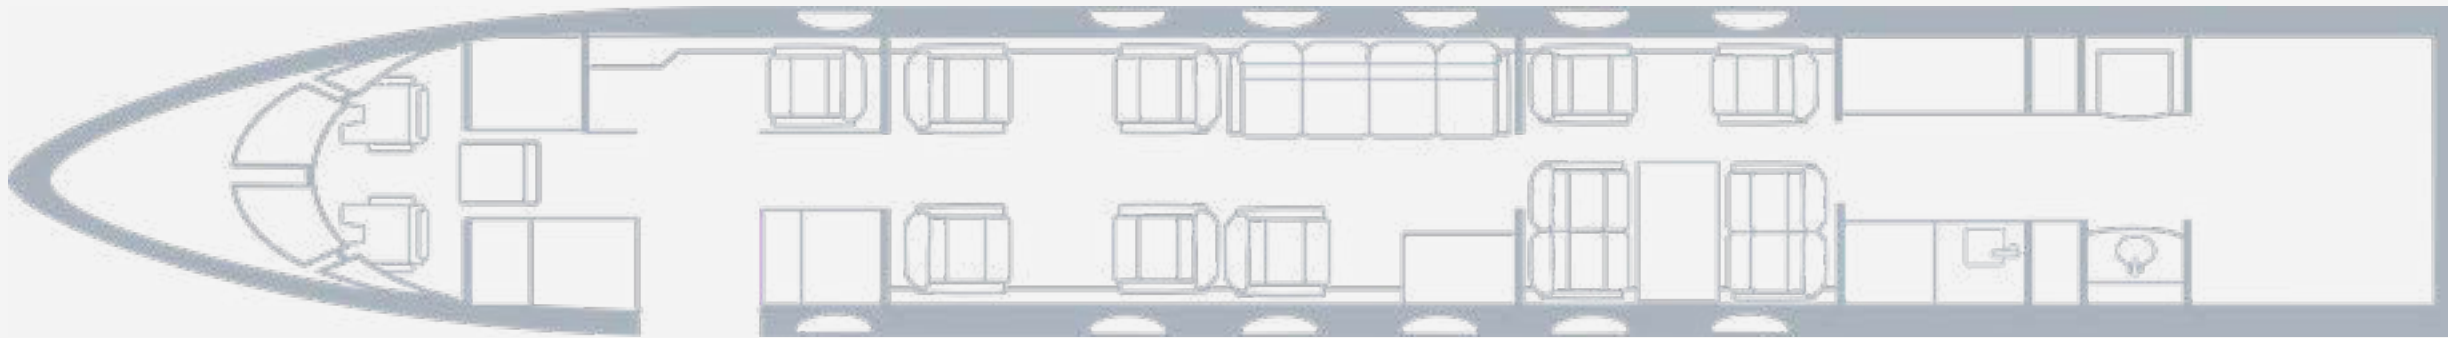

Gulfstream G550 Ultra Long-Range Jet

Aircraft Amenities

- Convection Oven
- Microwave Oven
- Refrigerator
- Large Galley
- Complimentary WiFi
- FWD & AFT Monitors
- Enclosed Aft Lavatory
- Four-Seat Divan
- Cabin Attendant Recommended

Aircraft Luggage Guide

Baggage

226 cu ft.

Approximately 30 lbs. each

Approximately 50 lbs. each

Approximately 30 lbs. each

*Weights listed above are estimates. For more information or questions about specific luggage dimensions, please contact us.

*Fleet styles vary based on available inventory